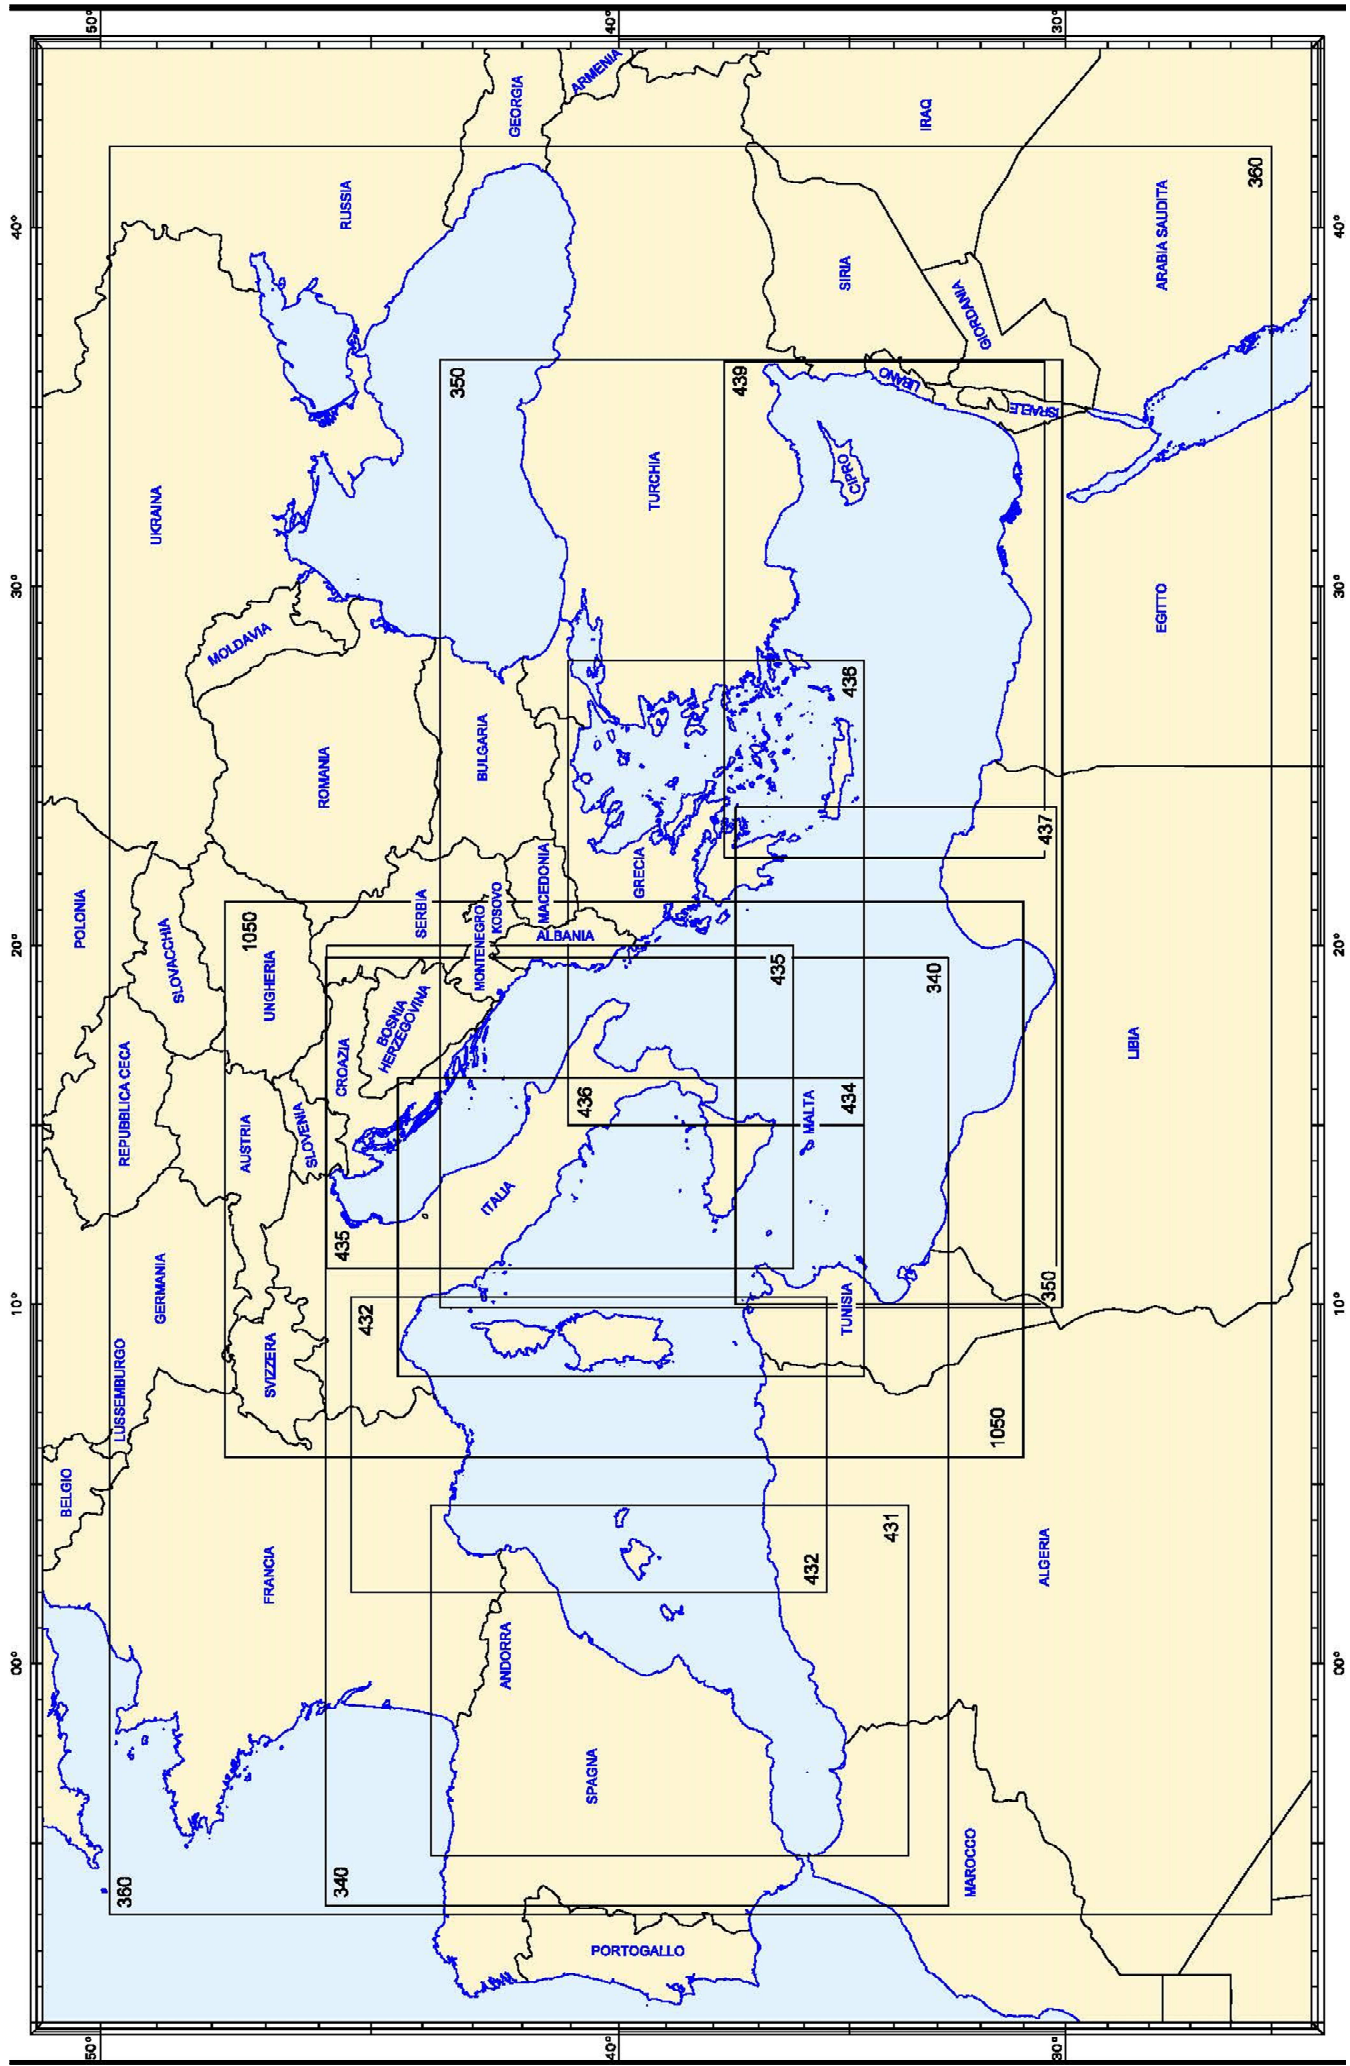

# ITALIAN HYDROGRAPHIC INSTITUTE

Appropriate Portfolio  
of  
up-to-date  
paper Charts  
for ENC's back up

GENOVA 2017

Please refer to Italian 'Notice to Mariners' in order to keep up-to-date the list of charts and nautical documents.

A new edition of this document is planned to be issued annually.

Number	INT	Title	Scale 1:	ENC	WGS84
51		Porto di Sanremo	5.000	IT500051	YES
52		Porto di Imperia	5.000	IT500052	YES
101		Litorale di Imperia	30.000	IT400101	YES